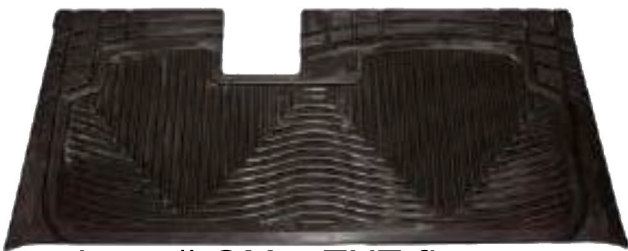

CART MAT STYLE CHART

Item # GMccarPR fits:.....

Club Car Precedent

Item # GMccarDS fits:.....

Club Car DS/ XRT, UTV,
T-Sport, Carry All,
Transporter, Turf
Star Car Magellen

Item # GMezRXV fits:.....

EZ GO RXV